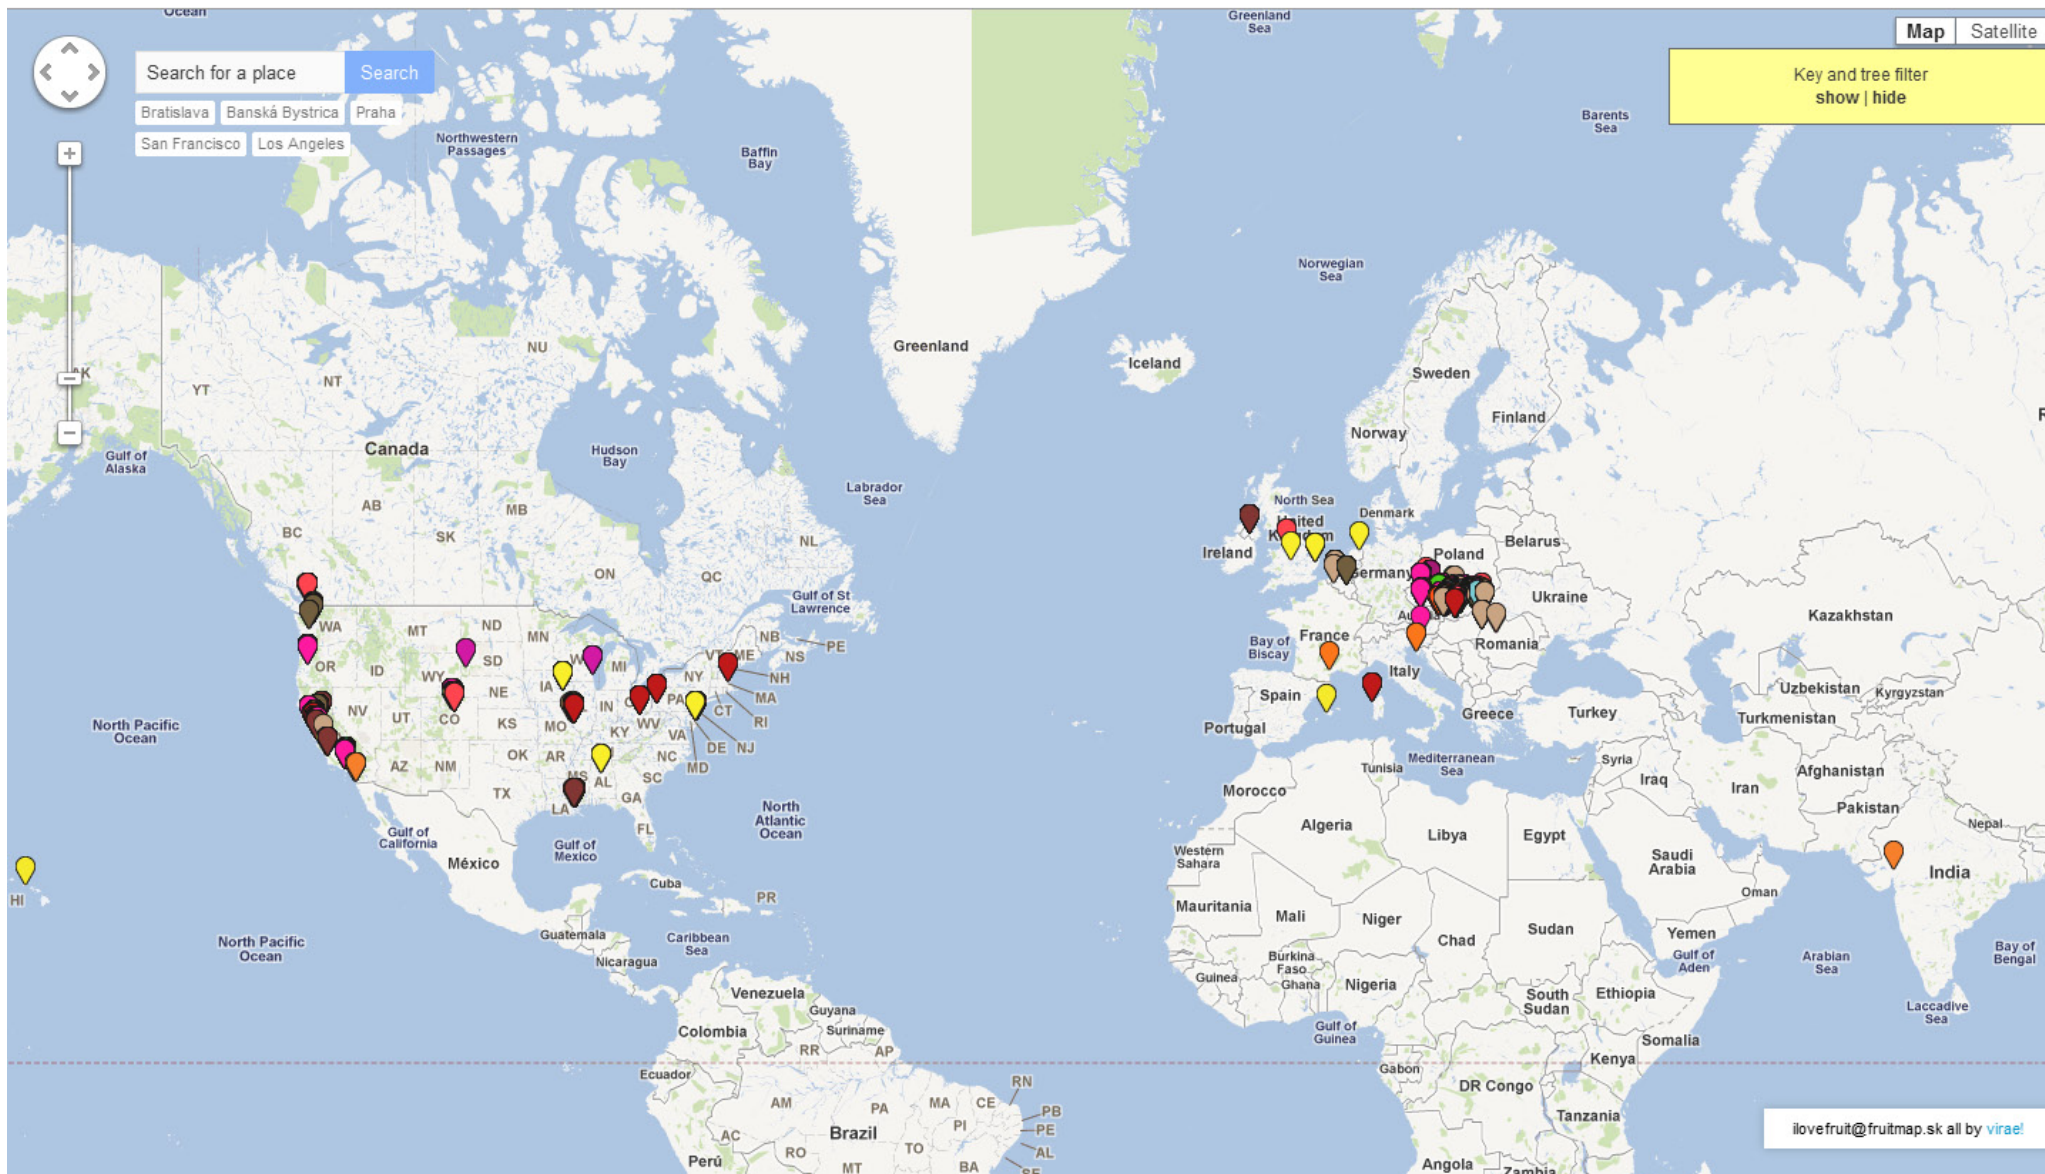

# *www.fruitmap.sk*

*Fruitmap is an open map of publicly accessible fruit trees. The project's aim is to create a new topographic layer over the maps of the places, which would present the city environment from a different point of view.*

*Whoever can contribute to the map by marking new fruit trees directly on a map or by uploading GPS enabled photographs.*

# *Marking a tree.*

**Mark directly on a map.**

**Mark using GPS photographs**

# *API*

*<http://www.fruitmap.sk/api/trees>*

---

*<http://www.fruitmap.sk/api/fruit/?fruit=FRUIT>*

---

*<http://www.fruitmap.sk/api/fruit/?user=USERNAME>*