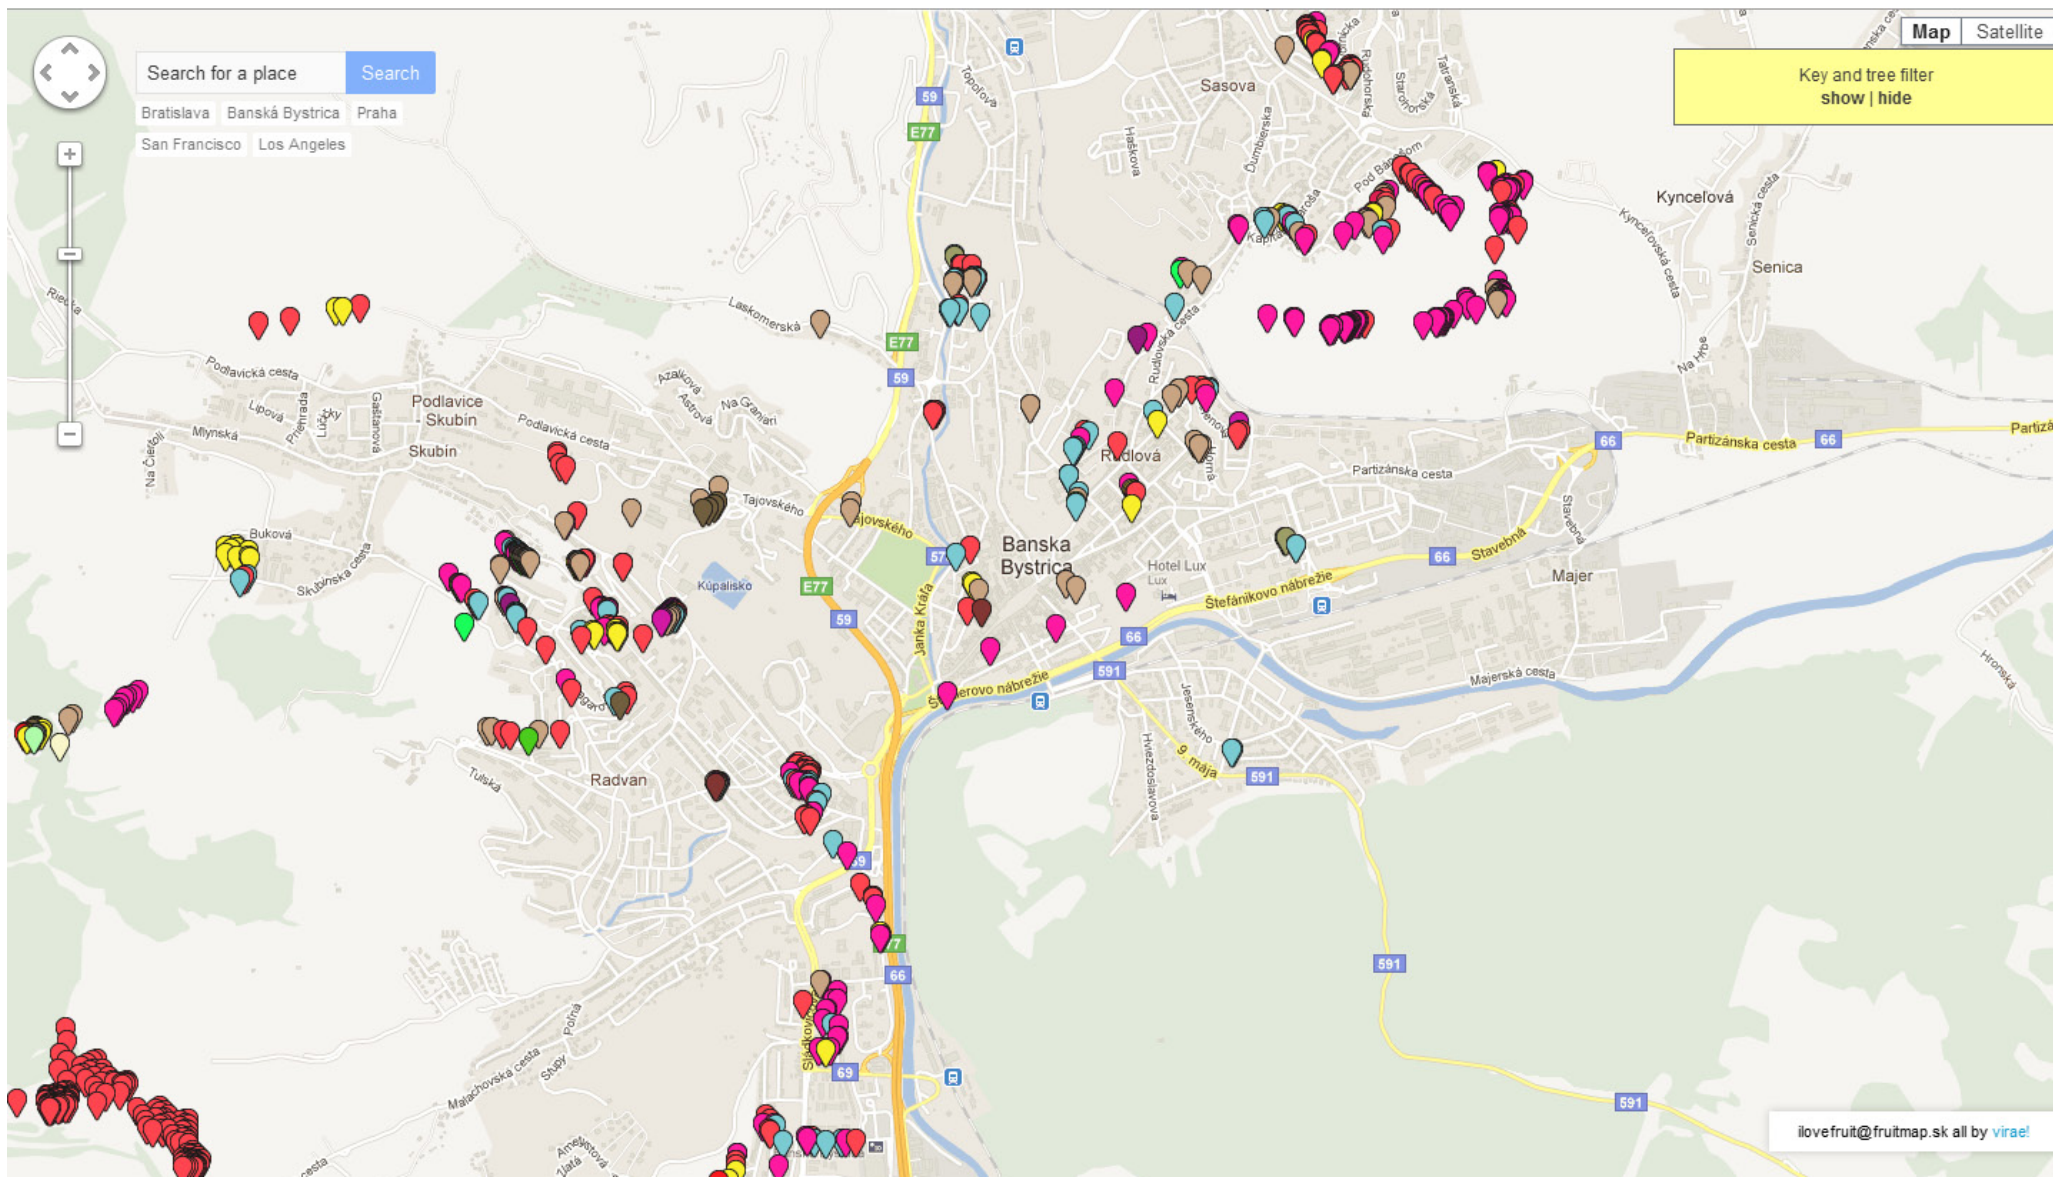

# *www.fruitmap.sk*

*Fruitmap is an open map of publicly accessible fruit trees. The project's aim is to create a new topographic layer over the maps of the places, which would present the city environment from a different point of view.*

*Whoever can contribute to the map by marking new fruit trees directly on a map or by uploading GPS enabled photographs.*

# *Marking a tree.*

**Mark directly on a map.**

**Mark using GPS photographs**

# *API*

*<http://www.fruitmap.sk/api/trees>*

---

*<http://www.fruitmap.sk/api/fruit/?fruit=FRUIT>*

---

*<http://www.fruitmap.sk/api/fruit/?user=USERNAME>*